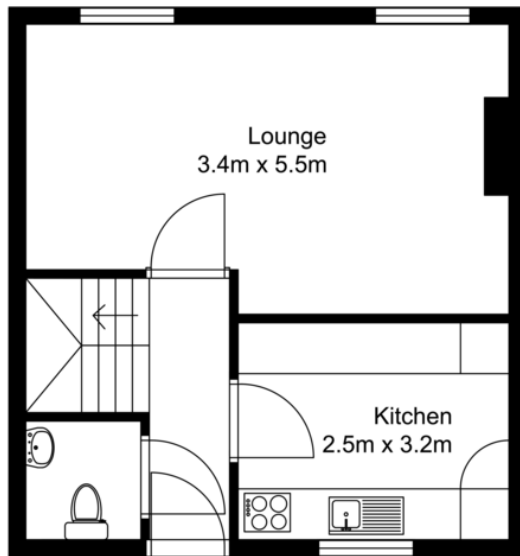

Please note

There is space for a washing machine and fridge freezer, these appliances are not provided.

Score	Energy rating	Current	Potential
92+	A		
81-91	B		
69-80	C		78 C
55-68	D	65 D	
39-54	E		
21-38	F		
1-20	G		